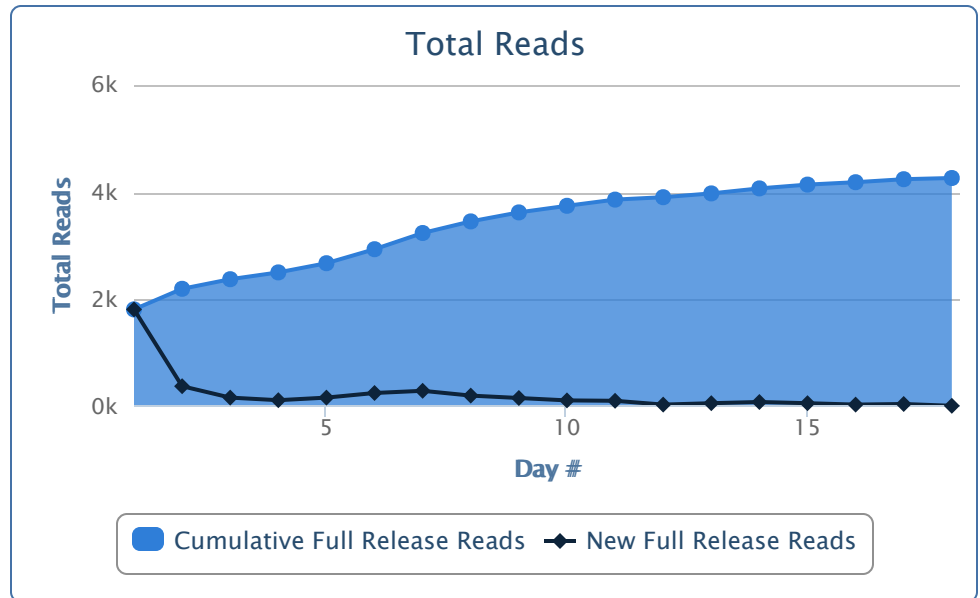

Full Release Reads

Total Full Release Reads 4267

Top Five Locations for Full Release Reads

1	United States	304	7%
2	Auburn Hills, MI	59	1%
3	Mount Laurel, NJ	27	1%
4	United Kingdom	21	0%
5	Netherlands	13	0%

Peak Day Day 1, Tuesday, January 19, 2016

Day #	Total Full Release Reads	New Full Release Reads
1	1818	1818
2	2204	386
3	2381	177
4	2507	126
5	2681	174
6	2941	260
7	3243	302
8	3457	214
9	3626	169
10	3748	122