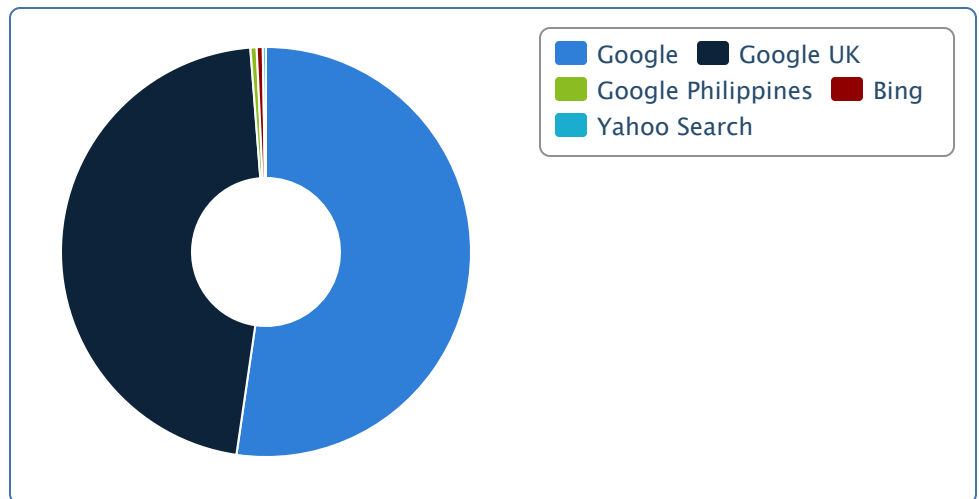

Traffic to Release from Search Engines