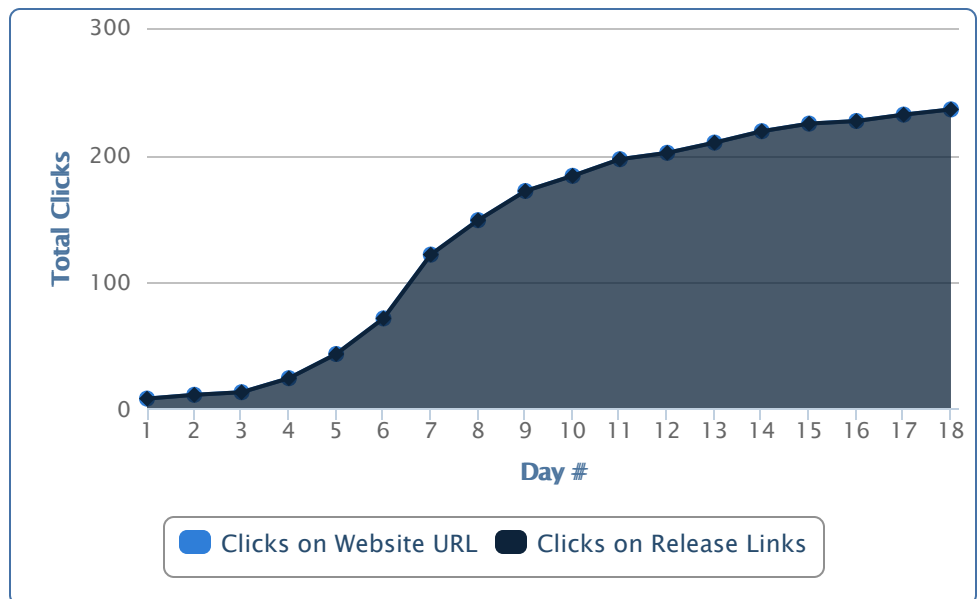

Release Interactions By Day

Peak Day Day 6, Sunday, January 24, 2016

Clicks

Total Clicks 236

Clicks on Release Links 236
(100%)

Clicks on Website URL 0 (0%)

Peak Day Day 7, Monday, January 25, 2016

Day #	Total Clicks	New Clicks on Release Links	New Clicks on Website URL
1	9	9	0
2	12	3	0
3	14	2	0
4	25	11	0
5	44	19	0
6	72	28	0
7	122	50	0
8	149	27	0
9	172	23	0
10	184	12	0