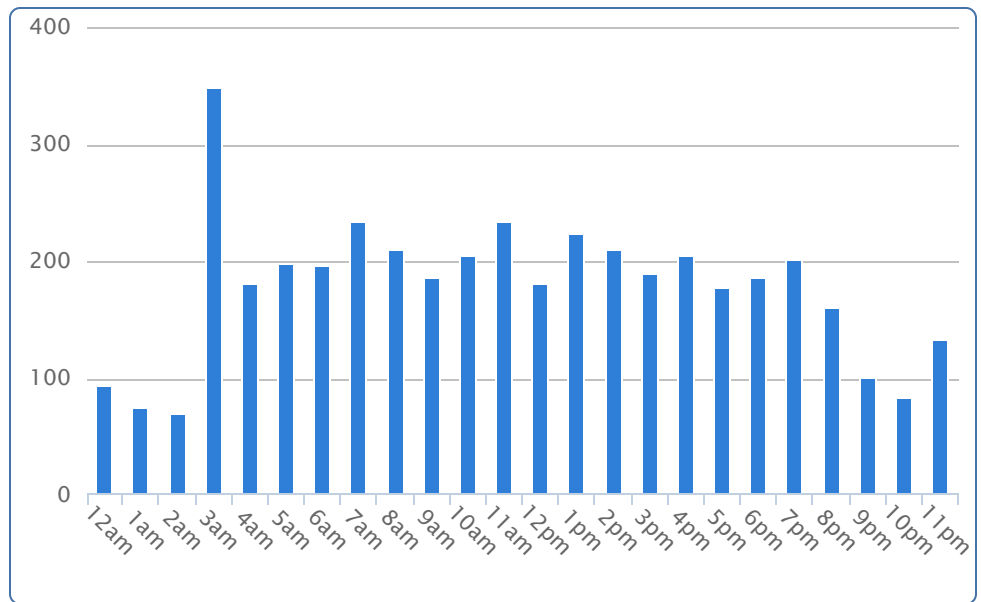

11	3863	115
12	3909	46
13	3980	71
14	4073	93
15	4143	70
16	4187	44
17	4243	56
18	4267	24

Full Release Reads By Time of Day

Peak Time of Day   3am