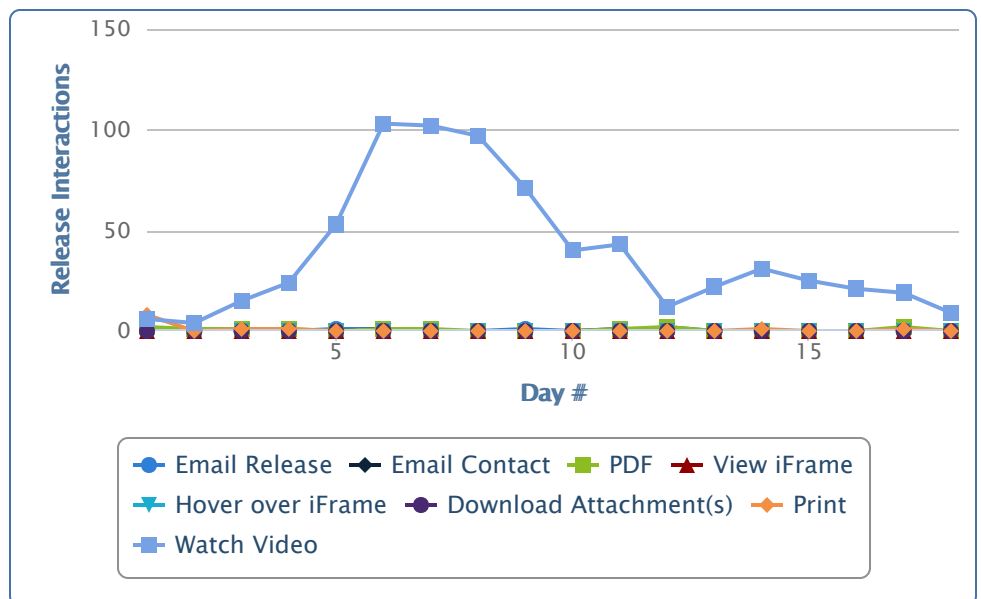

Release Interactions

Total Release Interactions 728

Release Interactions by Type

Email Release 5 (1%)

PDF 12 (2%)

Print 12 (2%)

Email Contact 2 (0%)

Watch Video 697 (96%)

Release Interactions By Day

Peak Day Day 6, Sunday, January 24, 2016

Clicks

Total Clicks 236

Clicks on Release Links 236
(100%)

Clicks on Website URL 0 (0%)

Peak Day Day 7, Monday, January 25, 2016

Day #	Total Clicks	New Clicks on Release Links	New Clicks on Website URL
1	9	9	0
2	12	3	0
3	14	2	0
4	25	11	0
5	44	19	0
6	72	28	0
7	122	50	0
8	149	27	0
9	172	23	0
10	184	12	0