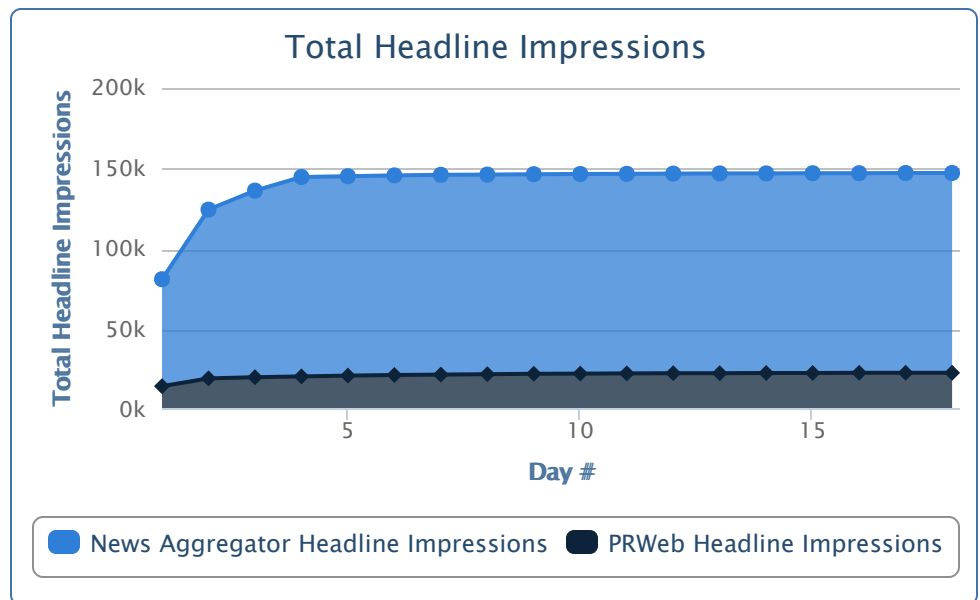

Headline Impressions

Total Headline Impressions 147170

Headline Impressions from News Aggregators 124024 (84.3%)

Headline Impressions from PRWeb.com 23146 (15.7%)

Peak Day Day 2, Wednesday, January 20, 2016

Day #	Total Headline Impressions	Headline Impressions from News Aggregators	New Headline Impressions from PRWeb.com
1	81246	66470	14776
2	124436	38306	4884
3	136335	11139	760
4	144724	7883	506
5	145220	72	424
6	145682	63	399
7	146039	63	294
8	146246	0	207
9	146434	0	188